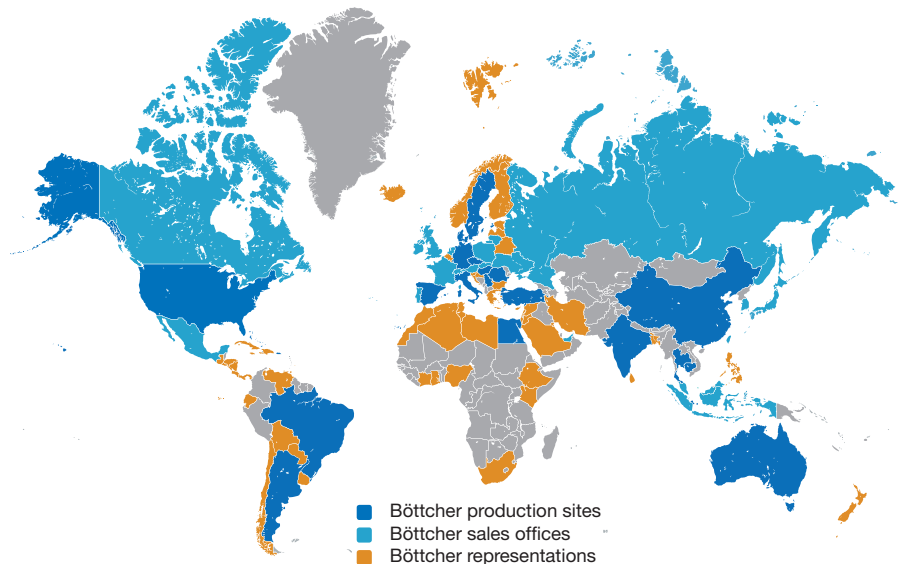

The purpose of these technical data is to assist our customers. We list general experience and laboratory test. Translation of these to actual applications is, however, subject to a variety of factors which are beyond our control. We ask for understanding that claims can not be based upon them.